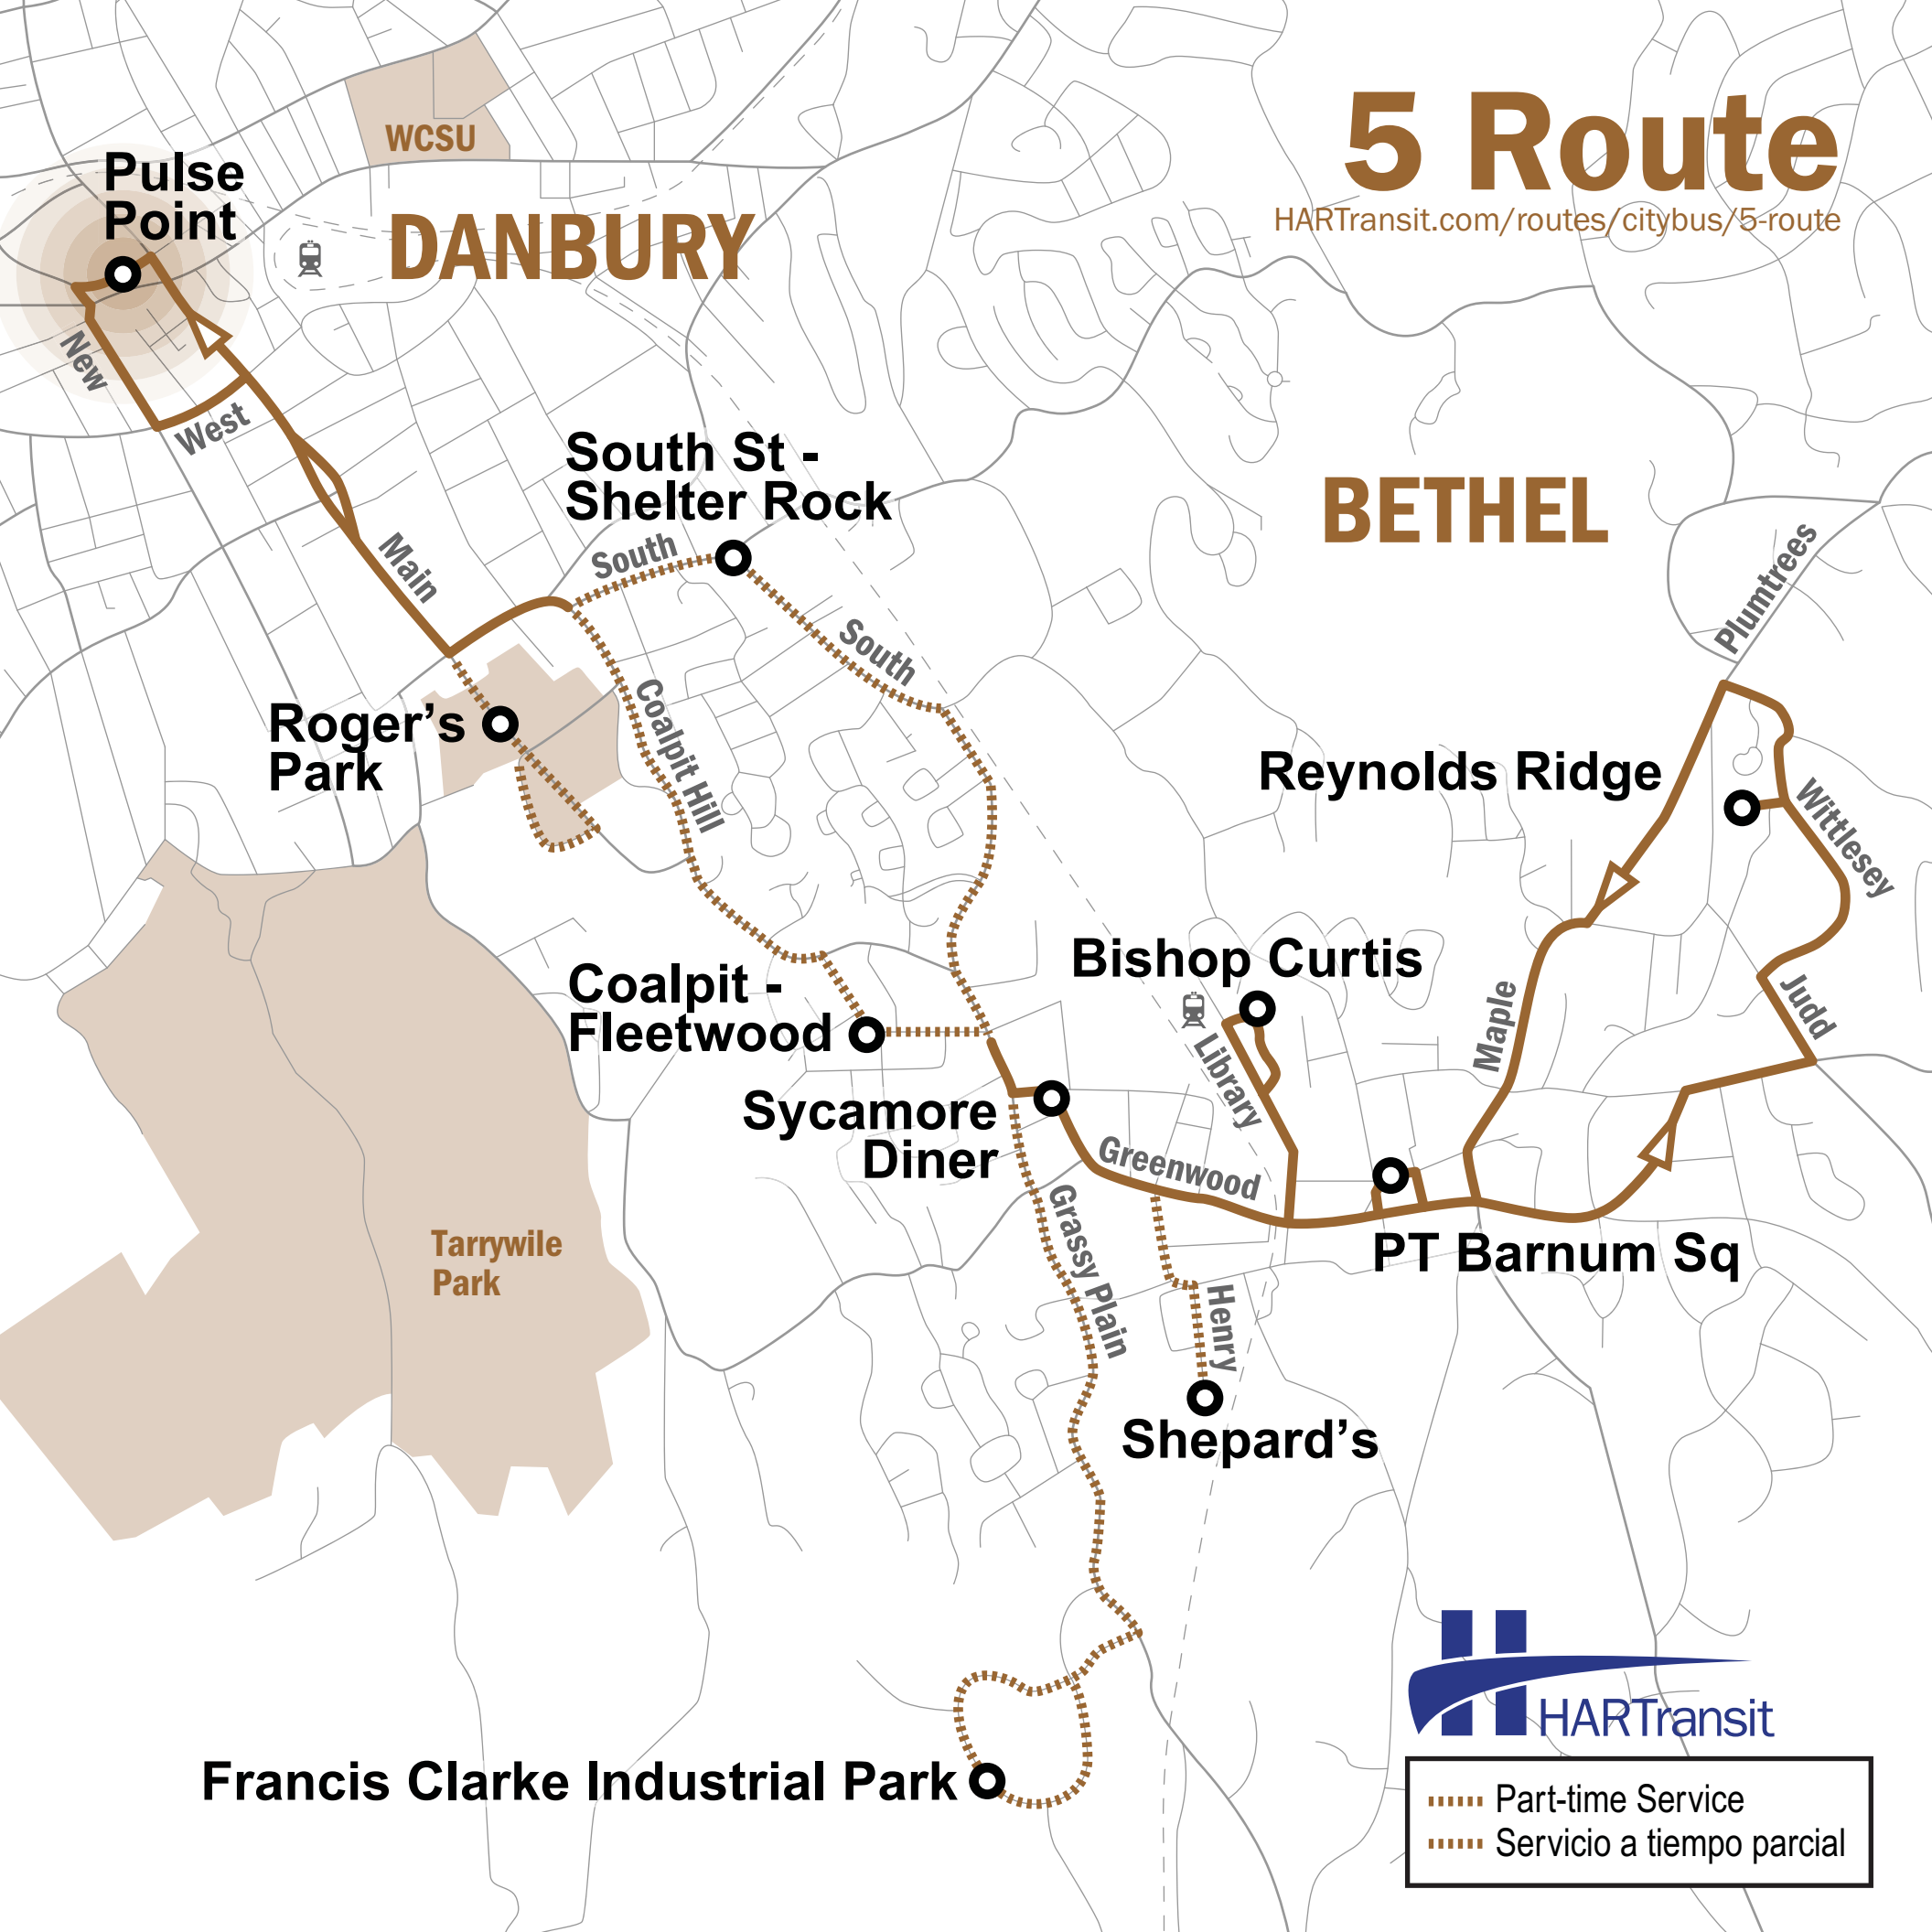

5 Route

HARtransit.com/routes/citybus/5-route

WCSU

DANBURY

BETHEL

Pulse Point

South St - Shelter Rock

Roger's Park

Reynolds Ridge

Coalpit - Fleetwood

Bishop Curtis

Sycamore Diner

PT Barnum Sq

Tarrywile Park

Shepard's

Francis Clarke Industrial Park