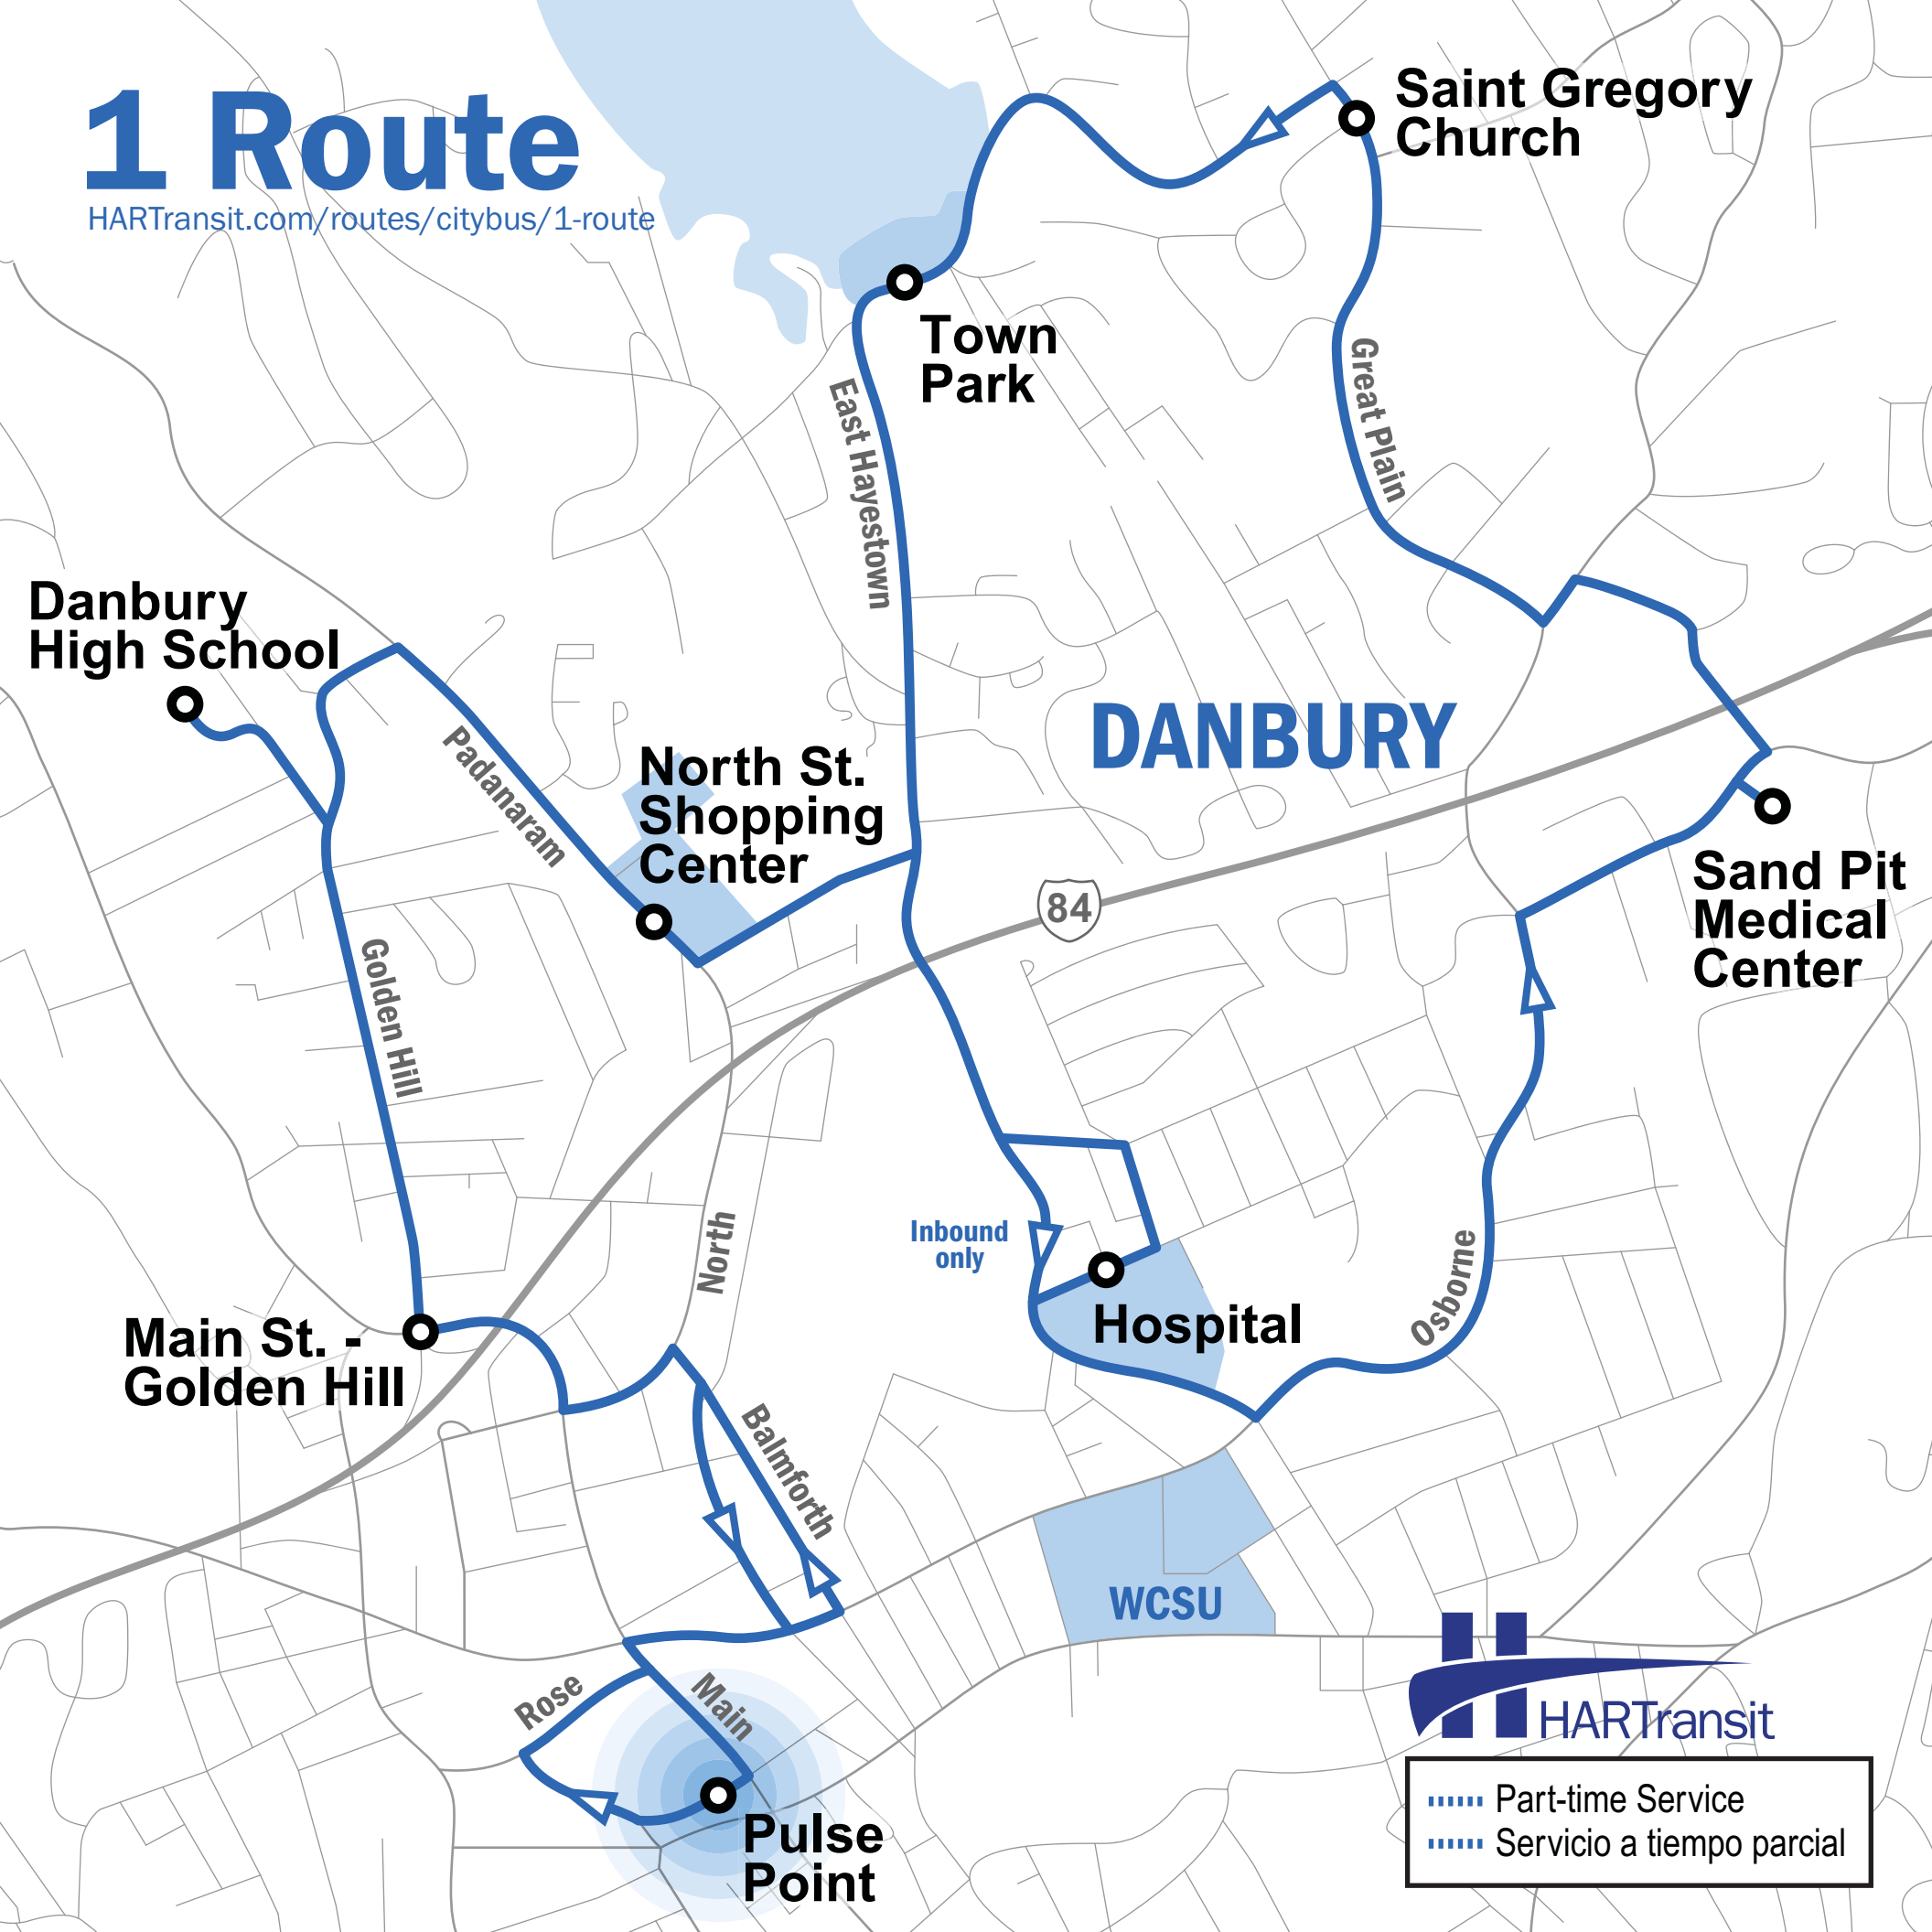

1 Route

HARtransit.com/routes/citybus/1-route

DANBURY

84

Hospital

WCSU

Saint Gregory Church

Town Park

North St. Shopping Center

Sand Pit Medical Center

Danbury High School

Main St. - Golden Hill

Pulse Point

..... Part-time Service
..... Servicio a tiempo parcial