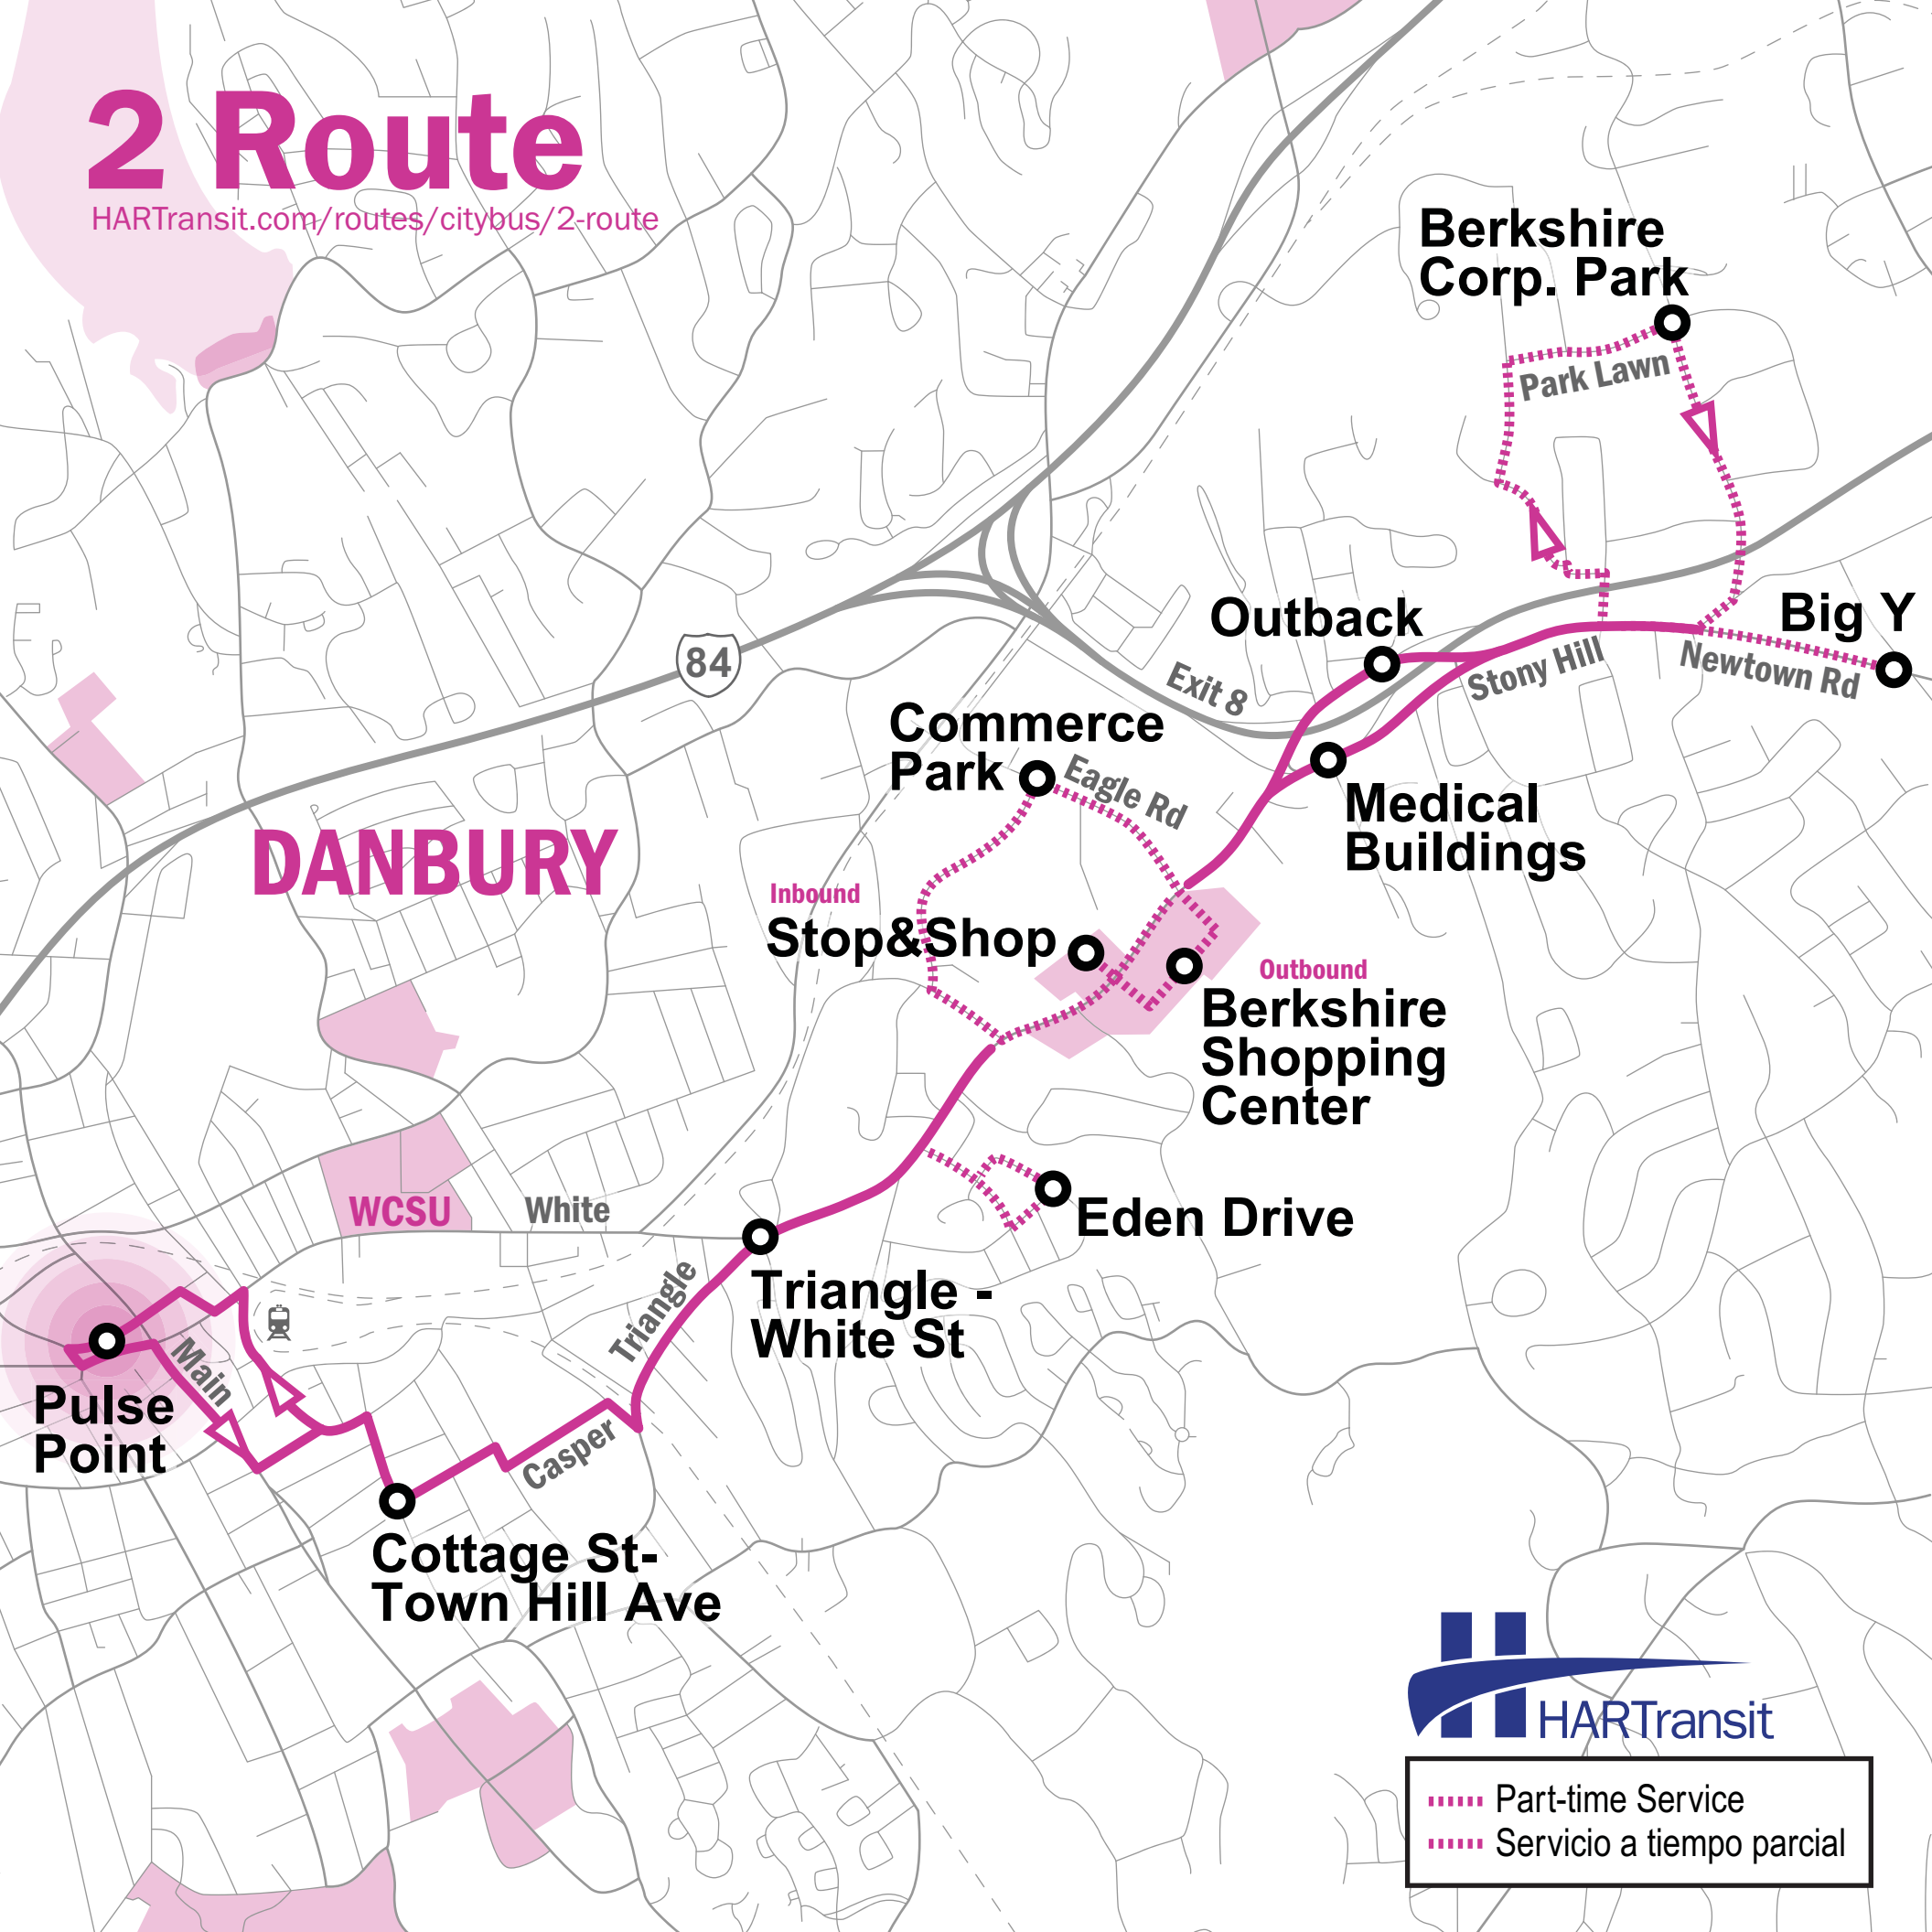

# 2 Route

[HARtransit.com/routes/citybus/2-route](http://HARtransit.com/routes/citybus/2-route)

## DANBURY

WCSU

White

Triangle

Casper

Exit 8

Eagle Rd

Stony Hill

Newtown Rd

..... Part-time Service  
..... Servicio a tiempo parcial