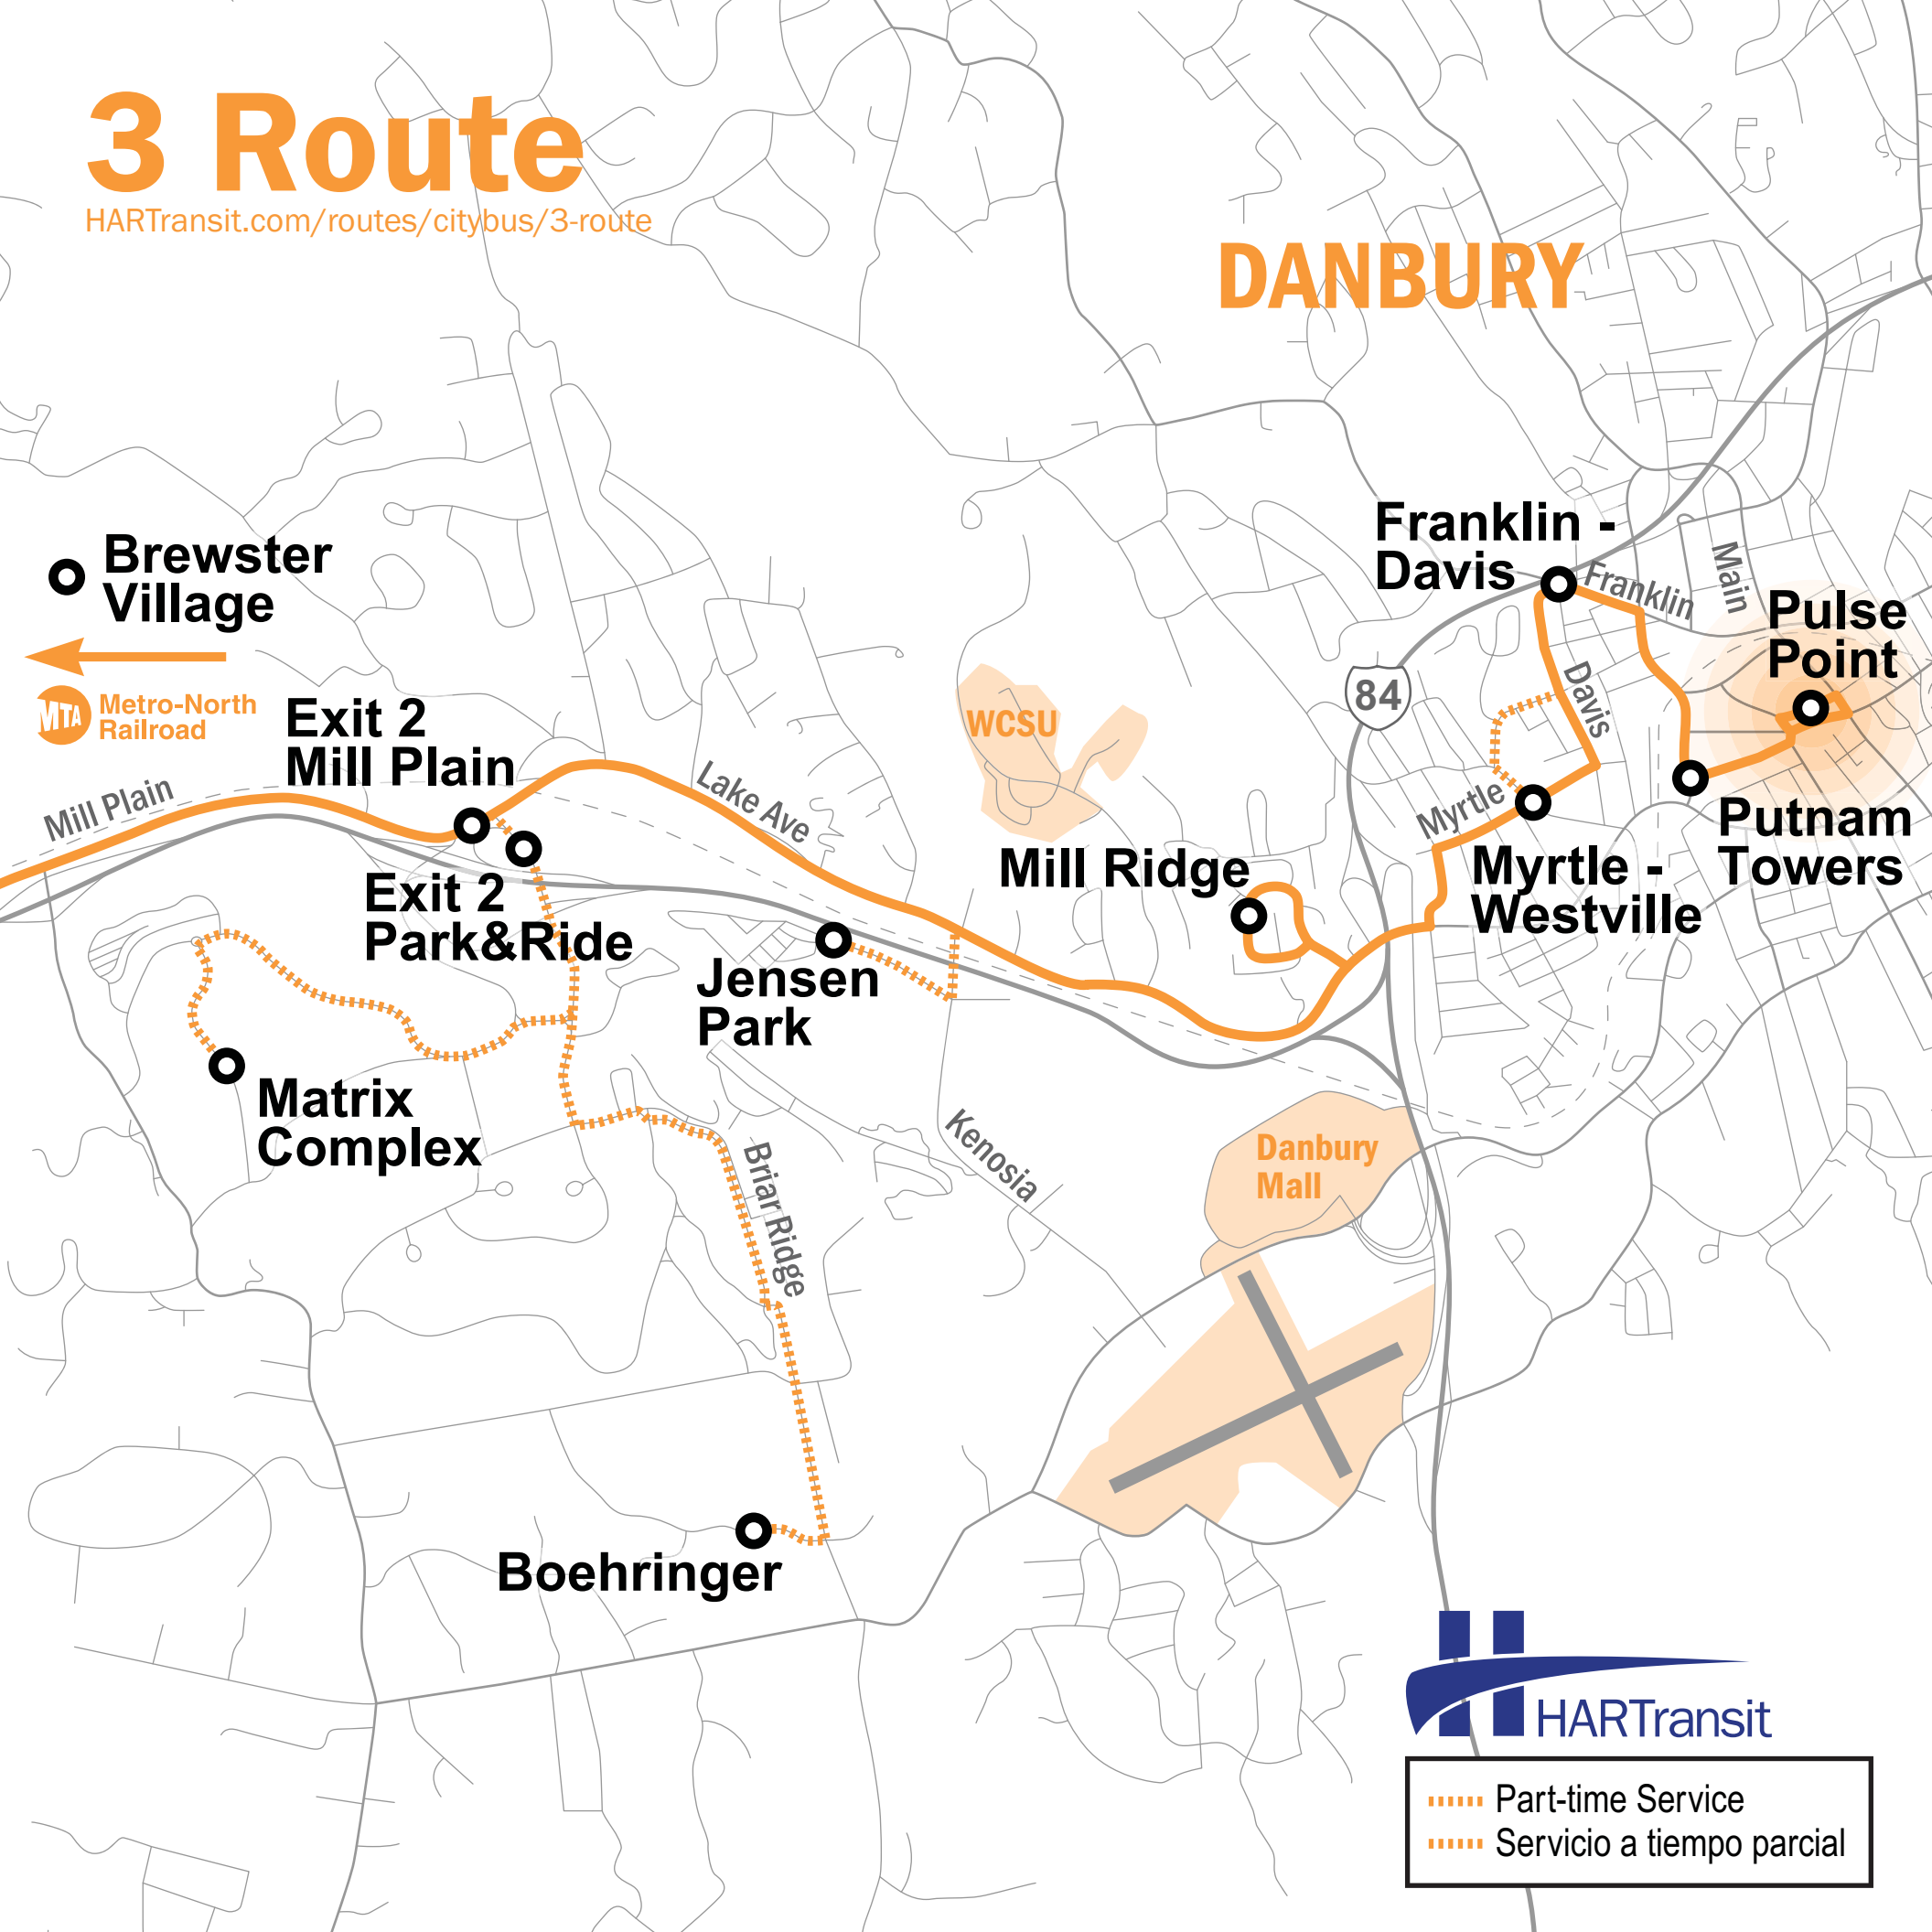

3 Route

HARtransit.com/routes/citybus/3-route

DANBURY

 **Brewster Village**

 **Metro-North Railroad**

Exit 2 Mill Plain

Exit 2 Park & Ride

Matrix Complex

Jensen Park

Boehringer

Mill Ridge

Myrtle - Westville

Franklin - Davis

Pulse Point

Putnam Towers

 Part-time Service
 Servicio a tiempo parcial