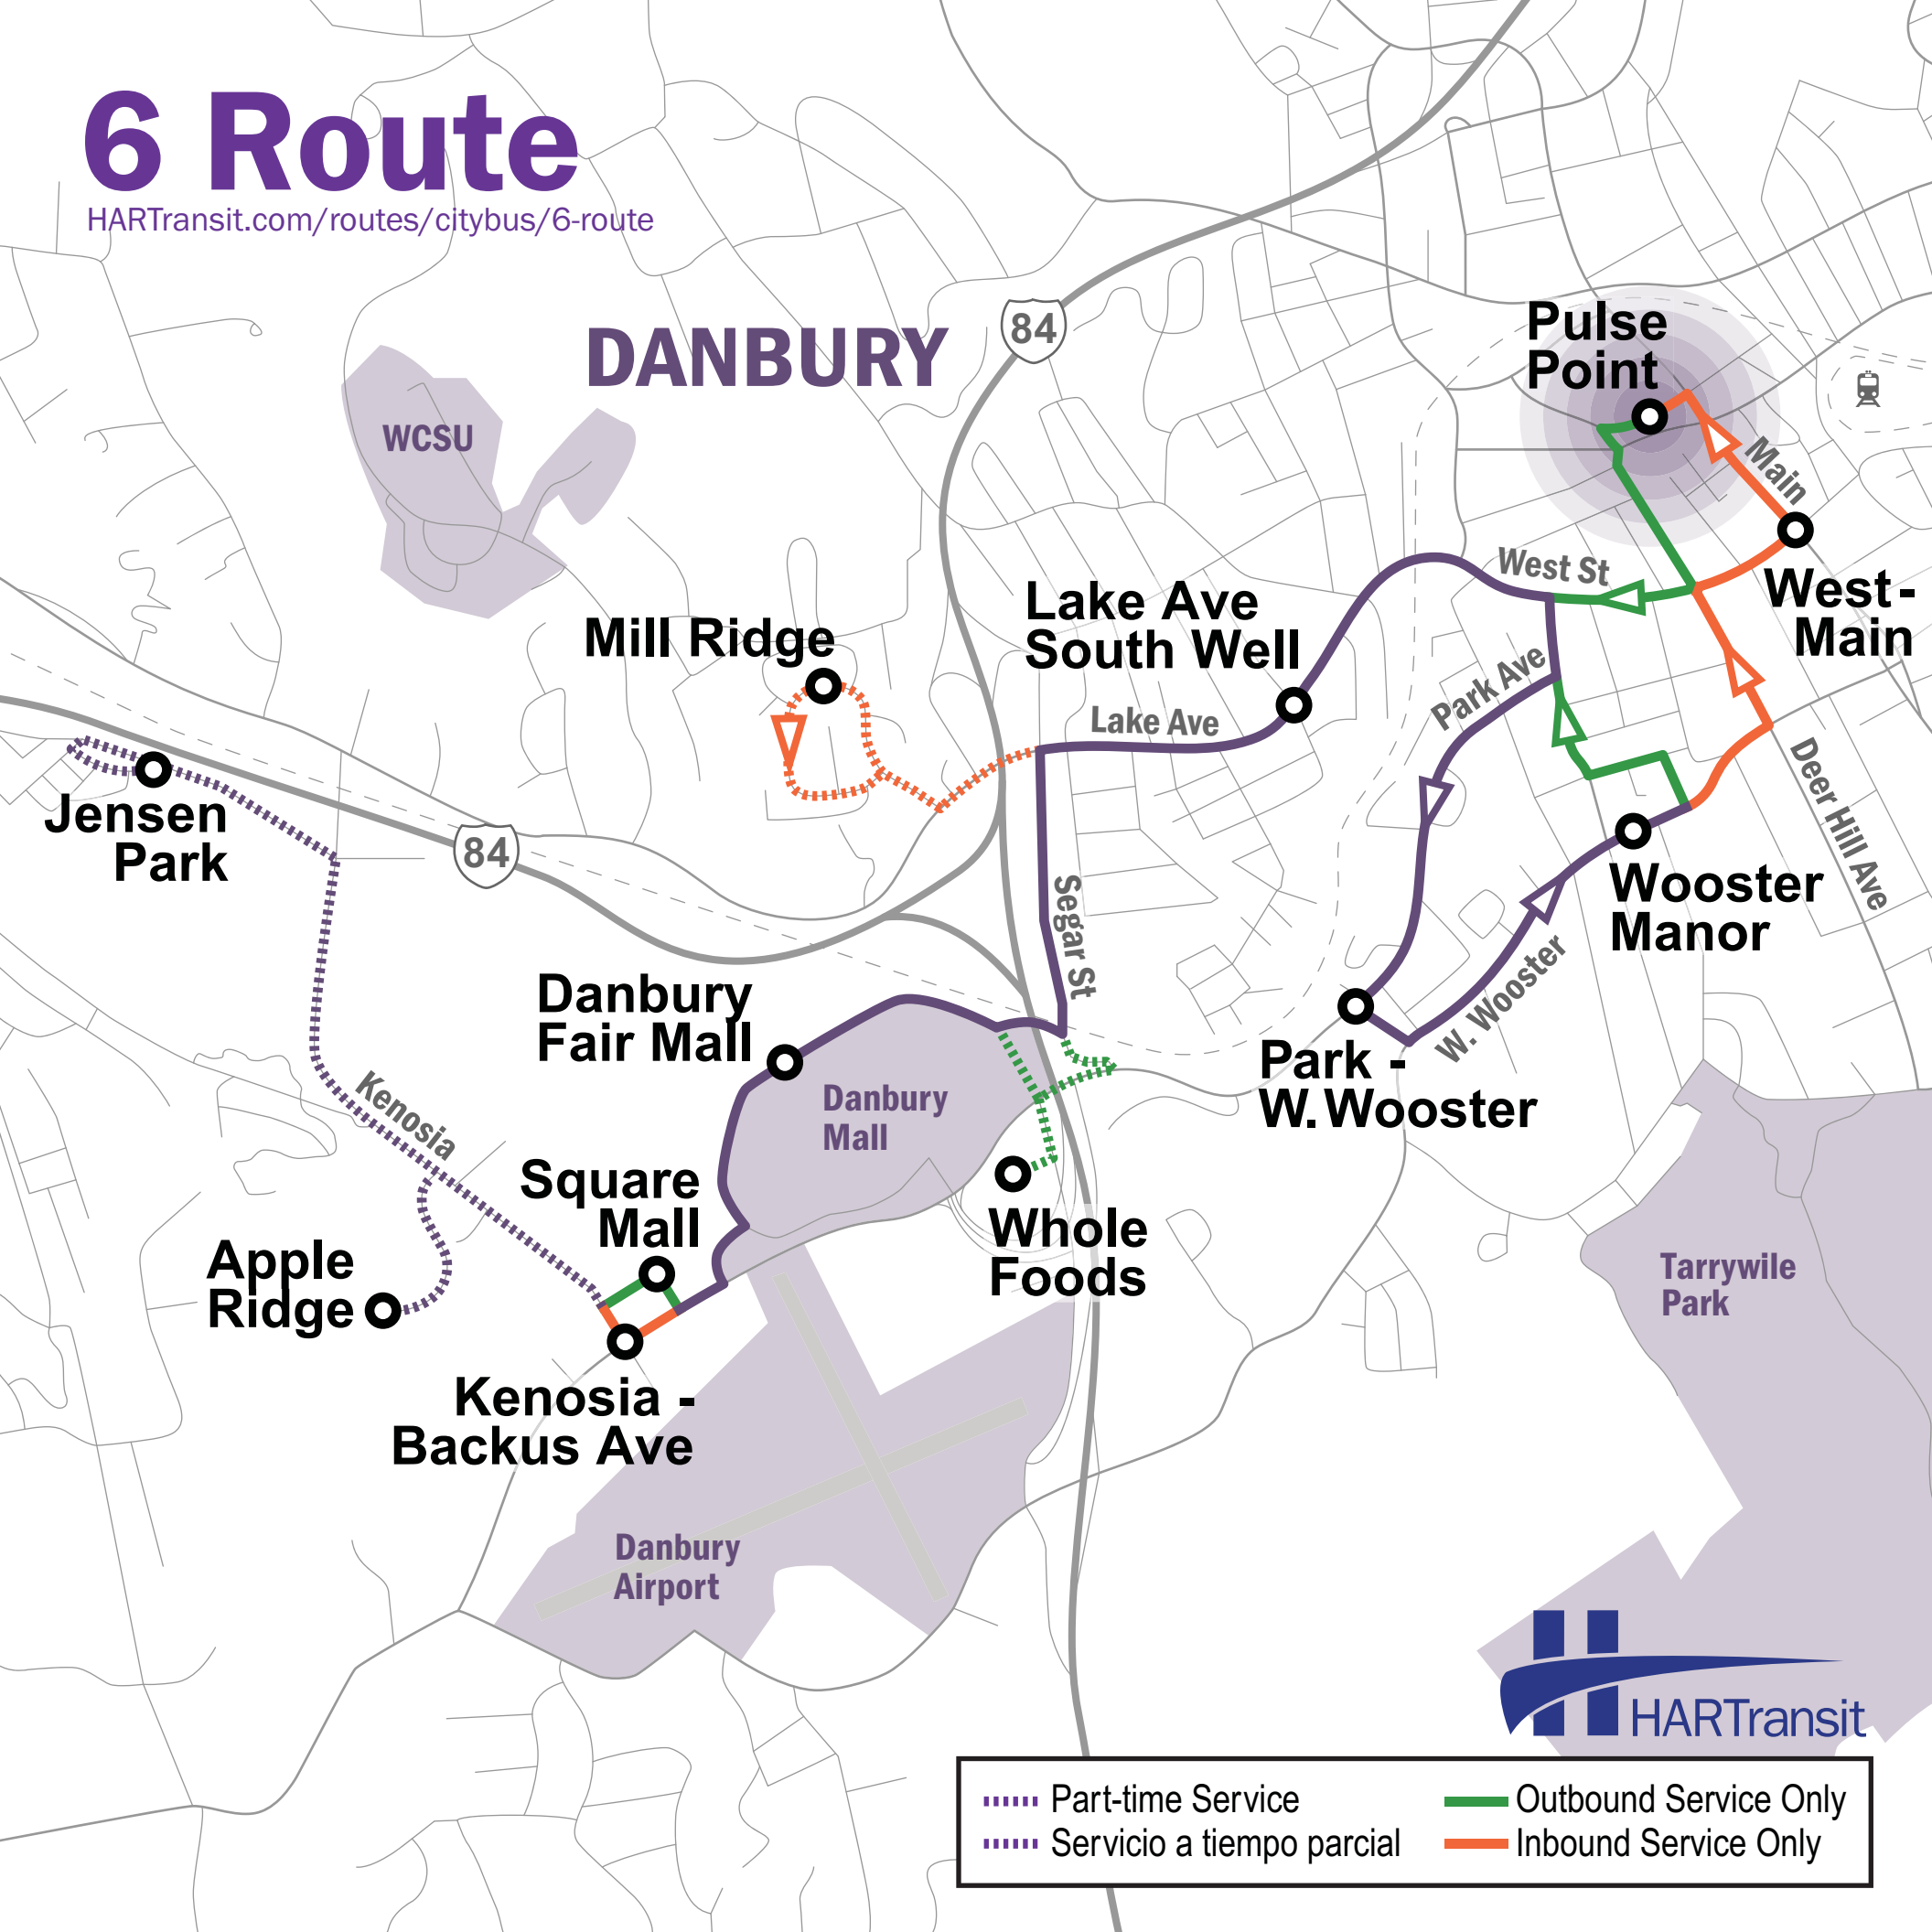

6 Route

HARtransit.com/routes/citybus/6-route

DANBURY

WCSU

Pulse Point

Mill Ridge

Lake Ave South Well

West Main

Jensen Park

Wooster Manor

Danbury Fair Mall

Park - W. Wooster

Apple Ridge

Square Mall

Whole Foods

Kenosia - Backus Ave

Tarrywile Park

Danbury Airport

..... Part-time Service Outbound Service Only
..... Servicio a tiempo parcial Inbound Service Only