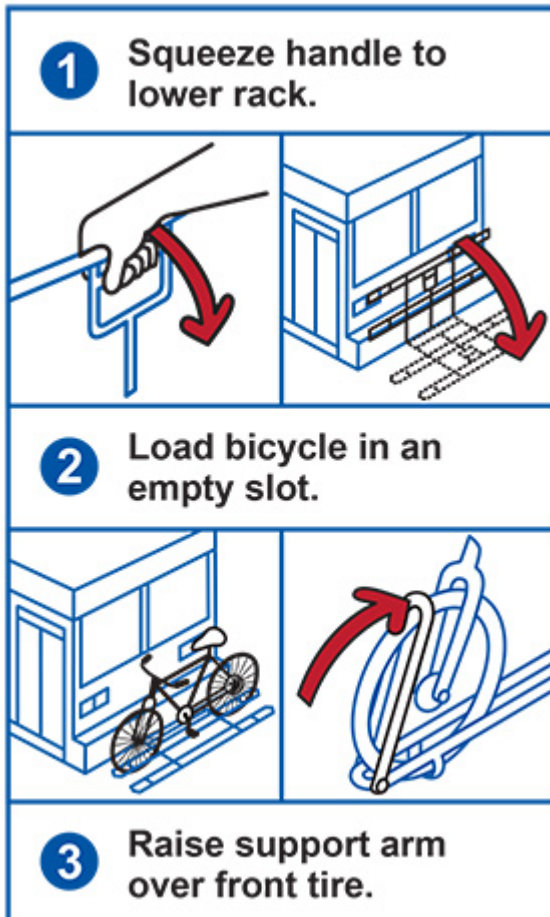

62 Federal Rd., Danbury, CT 06810 | 203.744.4070 | info@hartransit.com

[Bikes on Board](#)

62 Federal Rd., Danbury, CT 06810 | 203.744.4070 | info@hartransit.com

Cyclists Welcome

HARTransit welcomes all riders that wish to take their bicycle with them on the bus. Combining your cycling trip with HARTransit allows you to travel further and reach destinations in the Greater Danbury Area not accessible by bicycle or bus alone. Cycling and using HARTransit will not only allow you to reach your destination and save you money, but can also improve your health and well-being.

Rules

- No motorized bikes.
- No bikes over 50 lbs.
- Do not lock your bike to the bus rack.
- Driver is not required to provide assistance loading your bike.
- No regular bikes are allowed on bus.
- If bike rack is full, use the next bus.

How to Use the Bus Bike Rack

[How To Use the Bike Rack Video>](#)

Every bus has a bike rack, and you can expand your travel distance by riding a bike to and from your designated bus route. Learn how here.