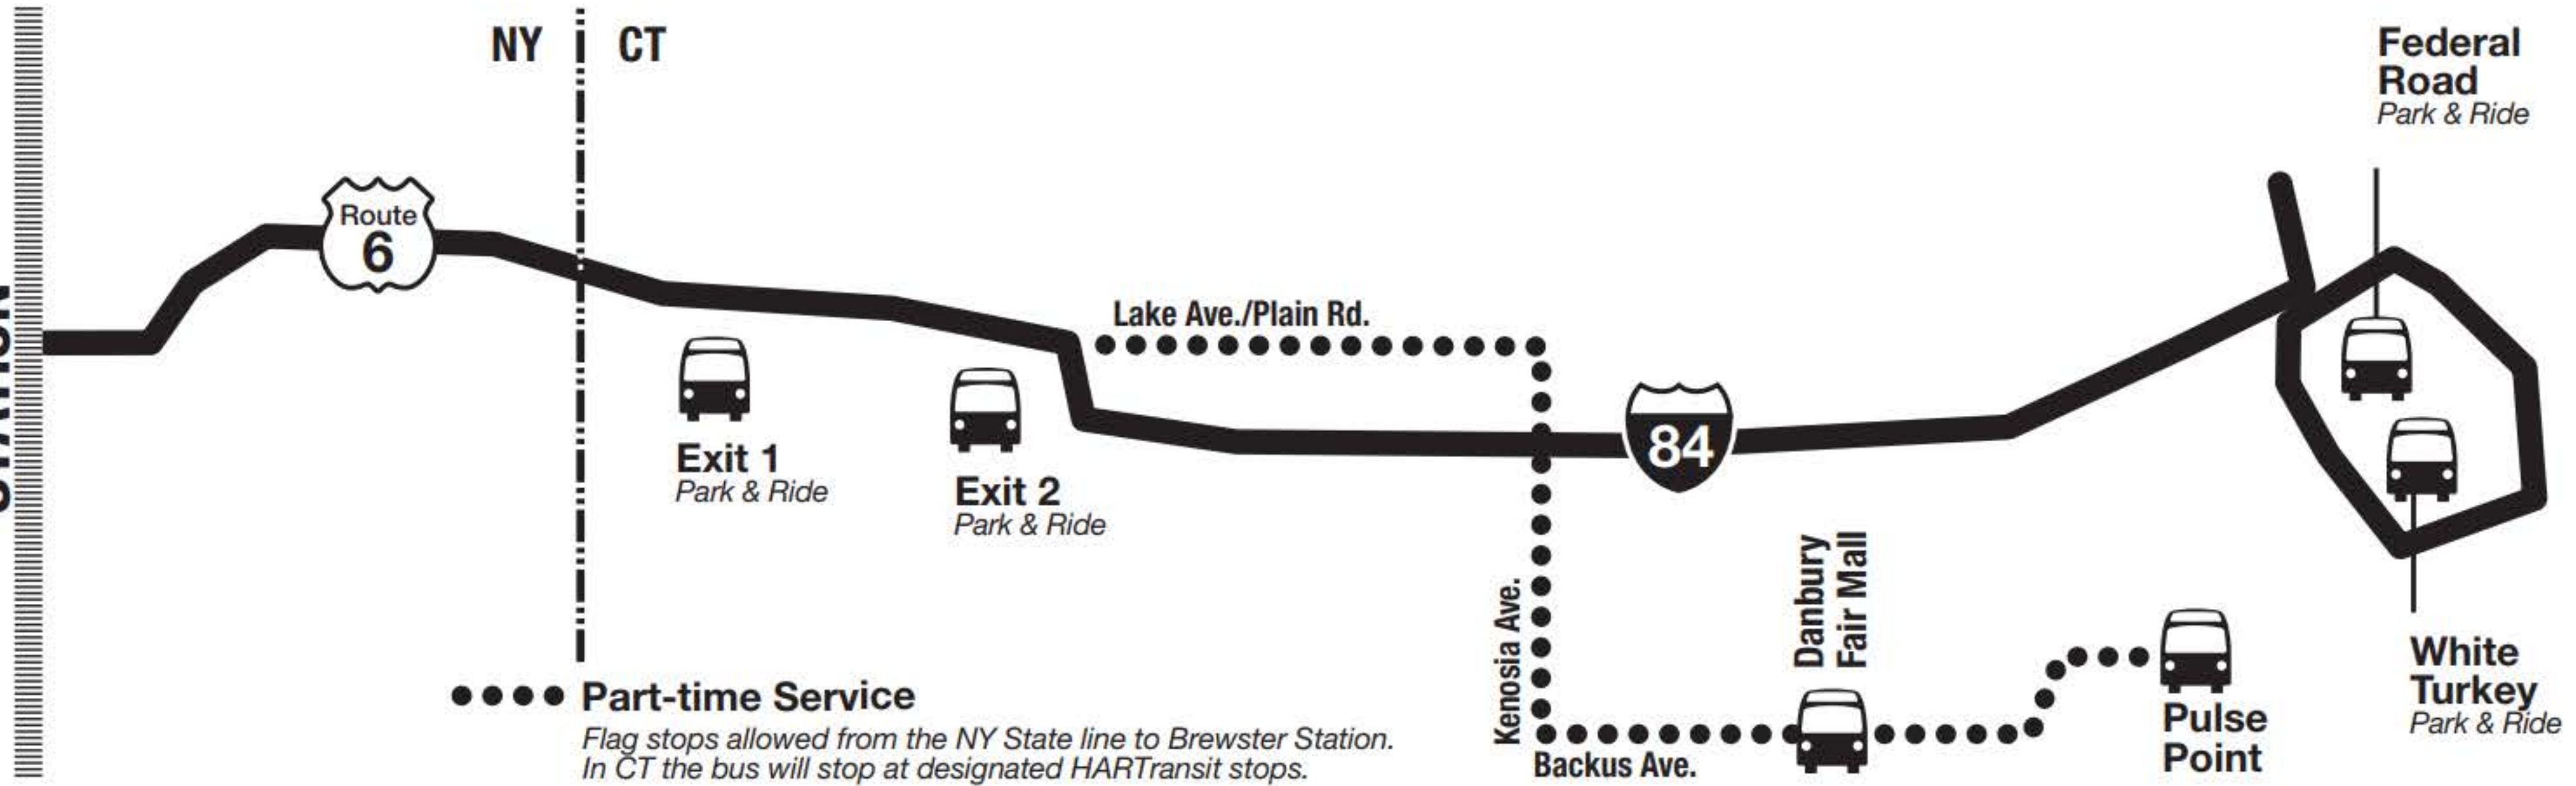

BREWSTER ** STATION

Part-time Service
*Flag stops allowed from the NY State line to Brewster Station.
In CT the bus will stop at designated HARtransit stops.*