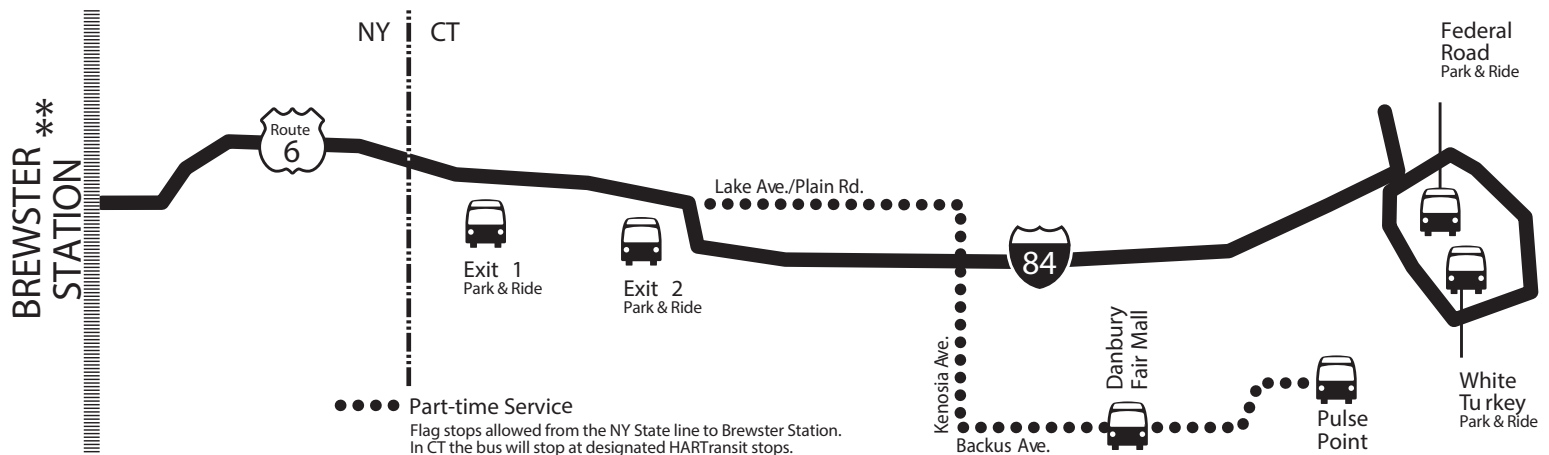

WEEKDAYS VIA BREWSTER STATION TO DANBURY

AM Light Face, PM Bold Face	AM											PM												
Grand Central Terminal	6 01	7 12	7 53	8 44	9 51	2 47	3 16	3 44	3 52	4 18	4 35	4 41	4 57	5 17	5 27	5 30	5 44	6 04	6 29	6 56	7 24	7 54	—	—
White Plains Station	6 37	7 54	8 33	9 20	10 24	3 21	3 50	4 19	4 26	—	5 11	5 15	5 31	5 53	—	6 03	—	6 39	7 30	7 30	7 58	8 28	—	—
Brewster Station	7 26	8 43	9 22	10 09	11 15	4 04	4 39	5 05	5 15	5 36	5 53	6 05	6 14	6 32	6 44	6 55	6 59	7 21	7 48	8 15	8 46	9 18	—	—
Brewster Station	7 45	9 07	9 30	10 30	11 30	4 09	5 10	5 41	—	6 10	6 19	6 37	6 49	—	7 04	7 26	7 53	8 20	8 51	9 23	—	—	—	—
Exit 1 Park & Ride	—	—	+9 39	+10 39	+11 39	4 18	5 19	5 50	—	6 19	6 28	6 46	6 58	—	7 13	7 35	8 02	8 28	8 59	9 32	—	—	—	—
Exit 2 Park & Ride	7 55	—	+9 40	+10 40	+11 40	4 20	5 21	5 52	—	6 21	6 30	6 48	7 00	—	7 15	7 37	8 04	8 30	9 01	9 34	—	—	—	—
Pulse Point	—	—	9 55	10 55	11 55	—	—	—	—	—	—	—	—	—	—	—	—	—	—	—	—	—	—	—
White Turkey Park & Ride	—	—	—	—	—	4 35	5 36	6 07	—	6 36	6 45	7 03	7 16	—	7 30	7 52	8 19	8 45	9 17	9 49	—	—	—	—
Federal Rd. Park & Ride	—	—	—	—	—	4 37	5 38	6 09	—	6 38	6 47	7 05	7 18	—	7 32	7 54	8 21	8 47	9 19	9 51	—	—	—	—

+ Midday buses stop on Route 6 and do not drive into the Park & Ride.

X Discharges passengers only on request.

Scan QR code or visit mta.info for fares and other details

Department of Transportation