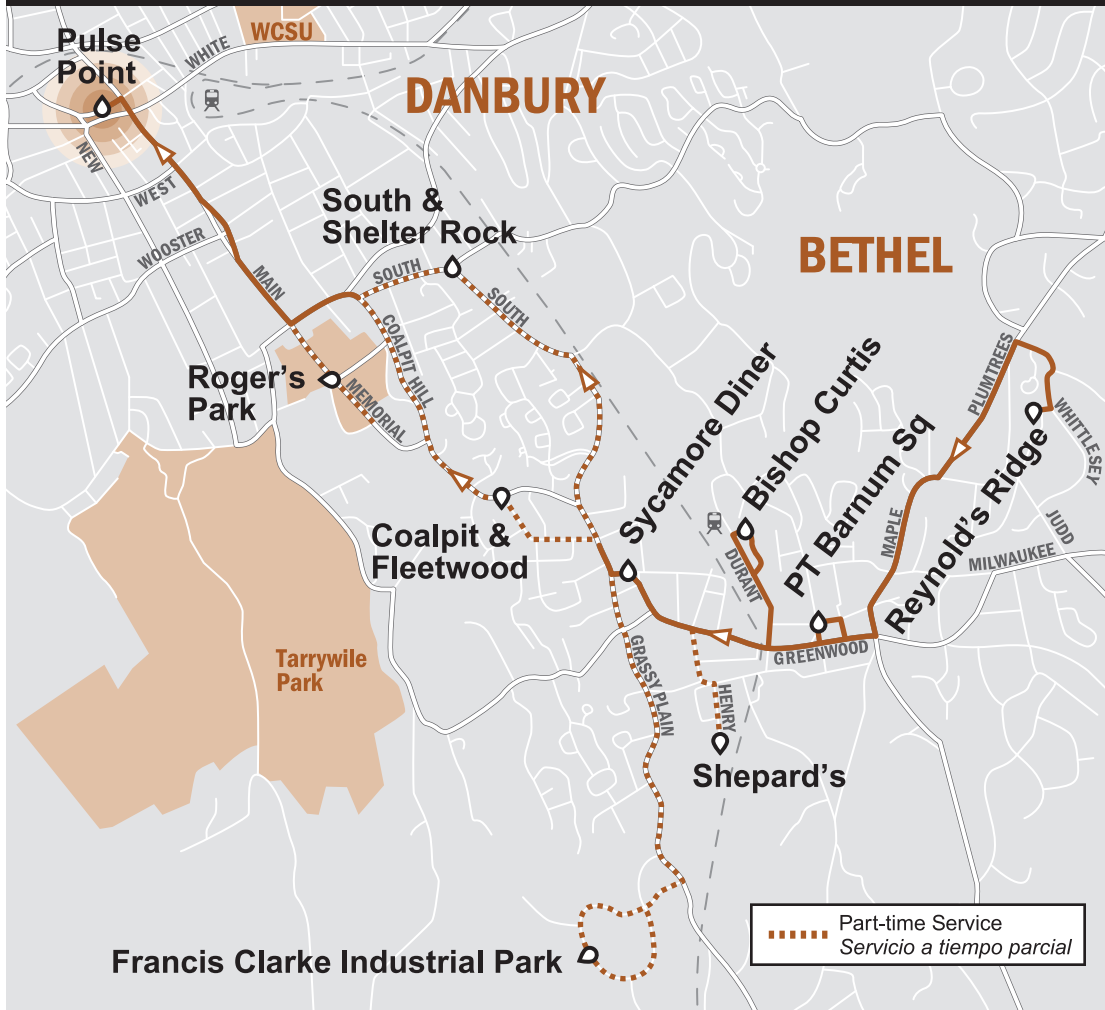

>>> Bethel Center to Pulse Point >>>

>>> Bethel Center to Pulse Point >>>

Reynolds Ridge	PT Barnum Sq	Bishop Curtis	Shepard's	Francis Clarke Ind. Park	Sycamore Diner	South & Shelter Rock	Coal Pit Hill & Fleetwood	Roger's Park	Pulse Point Arrive
Weekdays									
6:10	6:13	R	X	X	6:15	X	6:17	R	6:25
6:30	6:33	R	X	X	6:41	X	6:43	R	6:55
7:00	7:03	R	X	X	7:11	X	7:13	R	7:25
7:30	7:33	R	X	X	7:41	X	7:43	R	7:55
8:00	8:03	R	X	X	8:11	X	8:13	R	8:25
8:30	8:33	R	X	X	8:41	X	8:43	R	8:55
9:30	9:33	R	X	X	9:41	X	9:43	9:48	9:55
10:30	10:33	R	X	X	10:41	X	10:43	10:48	10:55
11:30	11:33	R	X	X	11:41	X	11:43	11:48	11:55
12:30	12:33	R	R	X	12:41	12:43	X	12:48	12:55
1:30	1:33	R	R	X	1:41	1:43	X	1:48	1:55
2:30	2:33	R	R	X	2:41	2:43	X	2:48	2:55
3:00	3:03	R	R	R	3:11	3:13	X	R	3:25
3:30	3:33	R	R	R	3:41	3:43	X	R	3:55
4:00	4:03	R	R	R	4:11	X	4:13	R	4:25
4:30	4:33	R	R	R	4:41	4:43	X	X	4:55
5:00	5:03	R	R	R	5:11	X	5:13	X	5:25
5:30	5:33	R	R	R	5:41	5:43	X	R	5:55
Saturdays									
8:30	8:33	R	X	X	8:41	X	8:43	8:48	8:55
9:30	9:33	R	X	X	9:41	X	9:43	9:48	9:55
10:30	10:33	R	X	X	10:41	X	10:43	10:48	10:55
11:30	11:33	R	X	X	11:41	X	11:43	11:48	11:55
12:30	12:33	R	X	X	12:41	X	12:43	12:48	12:55
1:30	1:33	R	X	X	1:41	X	1:43	1:48	1:55
2:30	2:33	R	X	X	2:41	X	2:43	2:48	2:55
3:30	3:33	R	X	X	3:41	X	3:43	3:48	3:55
4:30	4:33	R	X	X	4:41	X	4:43	4:48	4:55