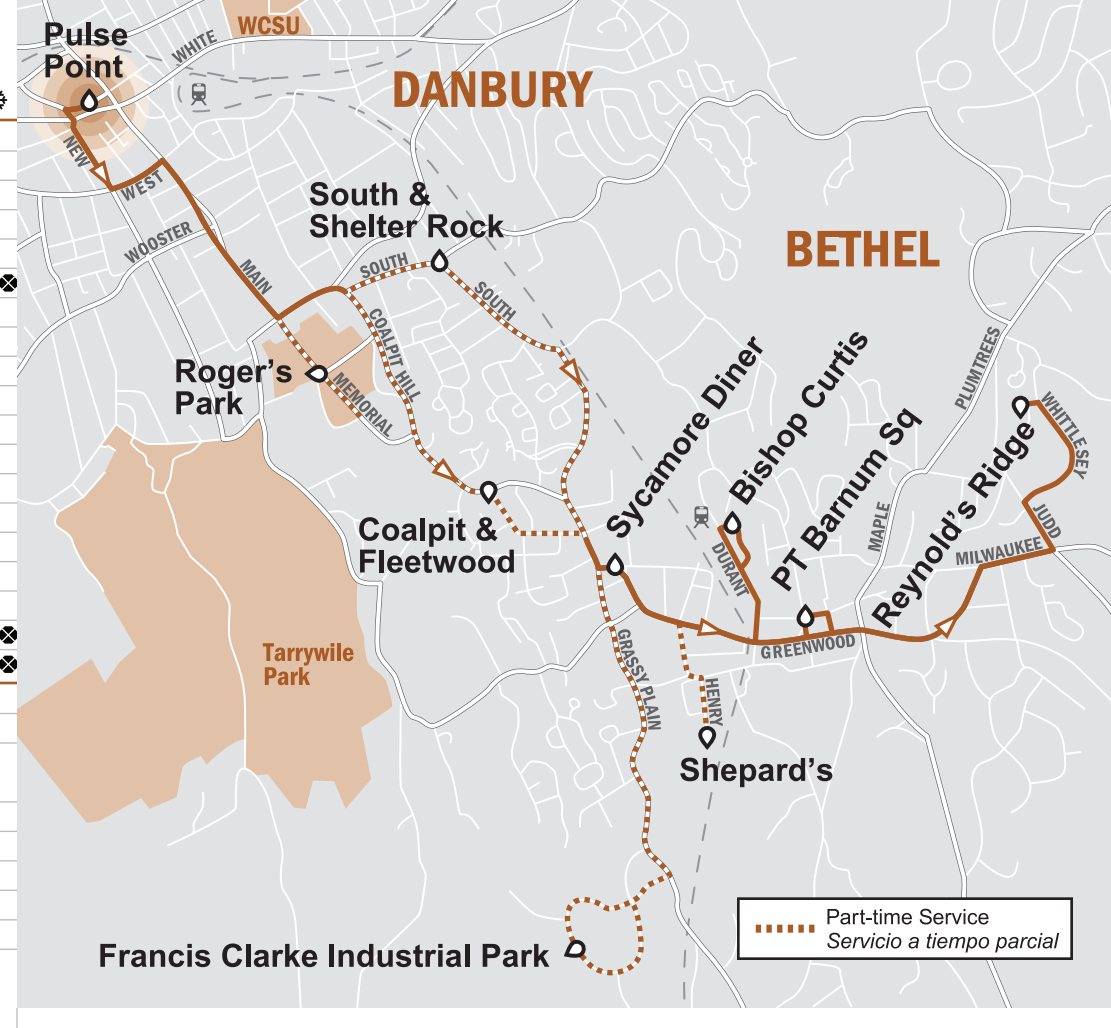

❖ - End of line for this bus *Fin de la línea*
❄ - Not served when on Snow Routes
No servido cuando en Rutas de nieve.

	Pulse Point Depart	Roger's Park	Coal Pit Hill & Fleetwood	South & Shelter Rock	Sycamore Diner	Francis Clarke Ind. Park	Shepard's	Bishop Curtis	PT Barnum Sq	Reynolds Ridge ❄
W E K D A Y S	6:05	R	X	6:12	6:14	R	R	X	6:17	6:21
	6:30	R		X	6:39	R	R	6:45	6:47	6:51
	7:00	R	X	7:07	7:09	R	R	7:15	7:17	7:21
	7:30	X	7:37	X	7:39	R	R	7:45	7:47	7:51
	8:00	X	X	8:07	8:09	R	R	8:15	8:17	8:21
	8:30	R	8:37	X	8:39	R	R	8:45	8:47	8:51 ❖
	9:00	R	X	9:07	9:11	R	R	9:15	9:17	9:21
	10:00	R	X	10:07	10:09	R	R	10:15	10:17	10:21
	11:00	R	X	11:07	11:09	R	R	11:15	11:17	11:21
	12:00	R	12:11	X	12:13	R	X	12:15	12:17	12:21
	1:00	R	1:11	X	1:13	R	X	1:15	1:17	1:21
	2:00	R	2:11	X	2:13	R	X	2:15	2:17	2:21
3:00	R	3:11	X	3:13	X	X	3:15	3:17	3:21	
3:30	R	3:41	X	3:43	X	X	3:45	3:47	3:51	
4:00	R	4:11	X	4:13	X	X	4:15	4:17	4:21	
4:30	R	4:41	X	4:43	X	X	4:45	4:47	4:51	
5:00	R	5:11	X	5:13	X	X	5:15	5:17	5:21	
5:30	R	5:41	X	5:43	X	X	5:45	5:47	5:51 ❖	
6:00	R	6:11	X	6:13	X	X	6:15	6:17	6:21 ❖	
S A T U R D A Y	8:00	8:06	8:11	X	8:13	X	X	8:18	8:20	8:25
	9:00	9:06	9:11	X	9:13	X	X	9:18	9:20	9:25
	10:00	10:06	10:11	X	10:13	X	X	10:18	10:20	10:25
	11:00	11:06	11:11	X	11:13	X	X	11:18	11:20	11:25
	12:00	12:06	12:11	X	12:13	X	X	12:18	12:20	12:25
	1:00	1:06	1:11	X	1:13	X	X	1:18	1:20	1:25
	2:00	2:06	2:11	X	2:13	X	X	2:18	2:20	2:25
	3:00	3:06	3:11	X	3:13	X	X	3:18	3:20	3:25
	4:00	4:06	4:11	X	4:13	X	X	4:18	4:20	4:25
	5:00	5:06	5:11	X	5:13	X	X	5:18	5:20	5:25

..... Part-time Service
Servicio a tiempo parcial