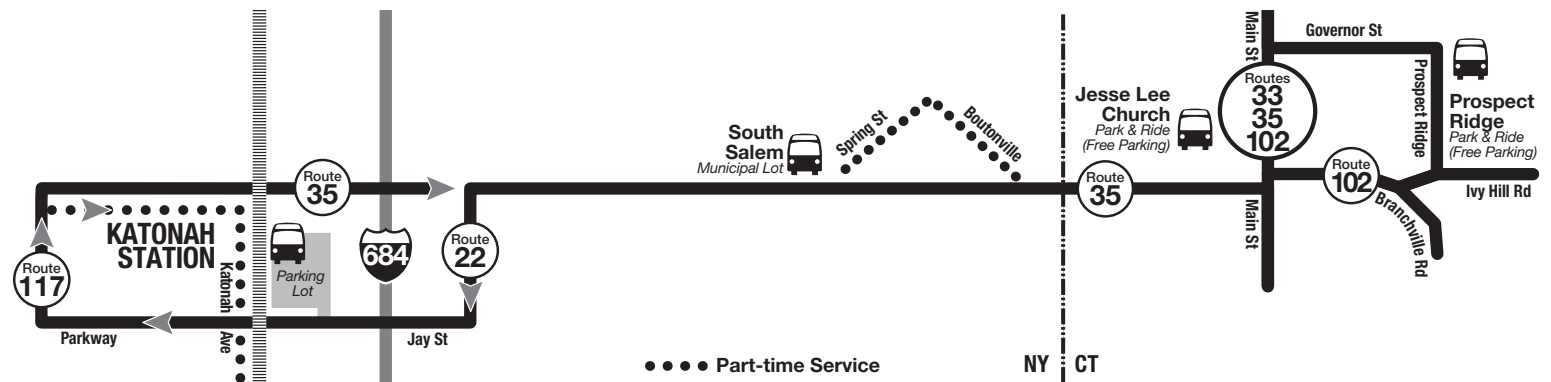

The Ridgefield-Katonah Shuttle

Effective October 17, 2022

WEEKDAYS VIA KATONAH STATION TO GRAND CENTRAL TERMINAL

AM Light Face, PM Bold Face	AM						PM				
Jessie Lee Memorial Church <i>Park & Ride</i>	5 45	6 01	6 41	6 59	—	—	5 32	6 26	6 59	7 26	7 54
Prospect Ridge <i>(Bark Park) Park & Ride</i>	—	—	—	—	7 28	7 46	X	X	X	X	X
South Salem Municipal Lot <i>Park & Ride</i>	5 56	6 12	6 52	7 13	7 39	7 55	—	—	7 09	—	8 04
Katonah Station	6 11	6 27	7 07	7 30	7 59	8 16	5 57	6 51	7 24	7 51	8 19
Katonah Station	6 19	6 35	7 15	7 39	8 08	8 24	6 25	6 57	7 31	8 27	8 27
White Plains Station	6 51	7 08	—	8 10	8 36	8 53	6 58	7 26	8 03	8 57	8 57
Grand Central Terminal	7 30	7 47	8 24	8 50	9 16	9 30	7 35	8 04	8 38	9 37	9 37

WEEKDAYS VIA KATONAH STATION TO RIDGEFIELD

AM Light Face, PM Bold Face	PM											
Grand Central Terminal	6 01	3 52	4 18	4 41	4 57	5 27	5 30	5 44	6 10	6 29	6 56	7 24
White Plains Station	6 37	4 26	—	5 15	5 31	—	6 03	—	6 44	7 03	7 30	7 58
Katonah Station	7 09	4 58	5 19	5 48	5 57	6 27	6 36	6 42	7 13	7 31	7 58	8 30
Katonah Station	7 14	5 03	5 24	6 02	6 02	6 32	6 47	6 47	7 18	7 36	8 03	8 35
South Salem Municipal Lot <i>Park & Ride</i>	—	X	X	X	X	X	X	X	X	X	X	X
Jessie Lee Memorial Church <i>Park & Ride</i>	—	5 25	5 51	6 26	6 26	6 57	7 10	7 10	7 41	8 00	8 26	8 58
Prospect Ridge <i>(Bark Park) Park & Ride</i>	7 38	X	X	X	X	X	X	X	X	X	X	X

X Discharges passengers only on request.

Scan QR code or visit mta.info for fares and other details

Department of Transportation