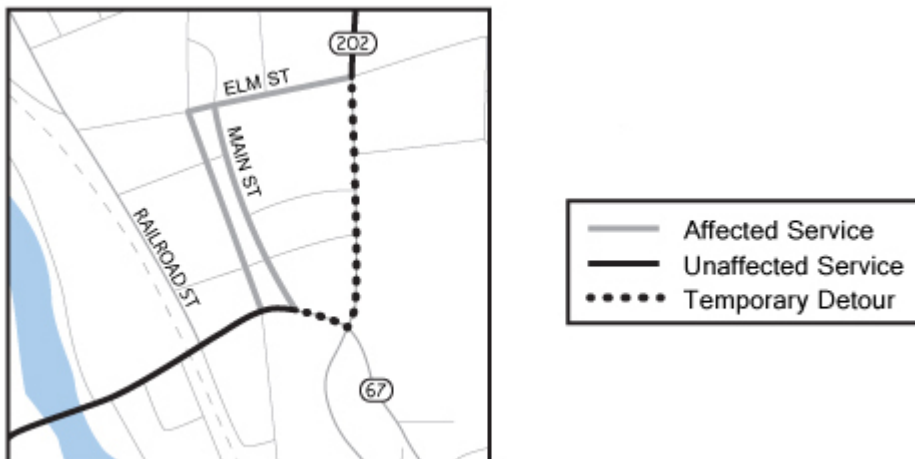

[New Milford Green Detour](#)

System Wide • 07/26/19 - 07/27/19

New Milford Green Detour

Attention: 7 Route and New Milford LOOP Riders:

There will be partial to full closure of streets around the New Milford Green during the New Milford Fair Days on **Friday, July 26th** and **Saturday, July 27th**.

7 Route and LOOP buses will not serve the New Milford Green and instead will detour on Route 202. See detour map below.

[< Back to Alerts page](#)