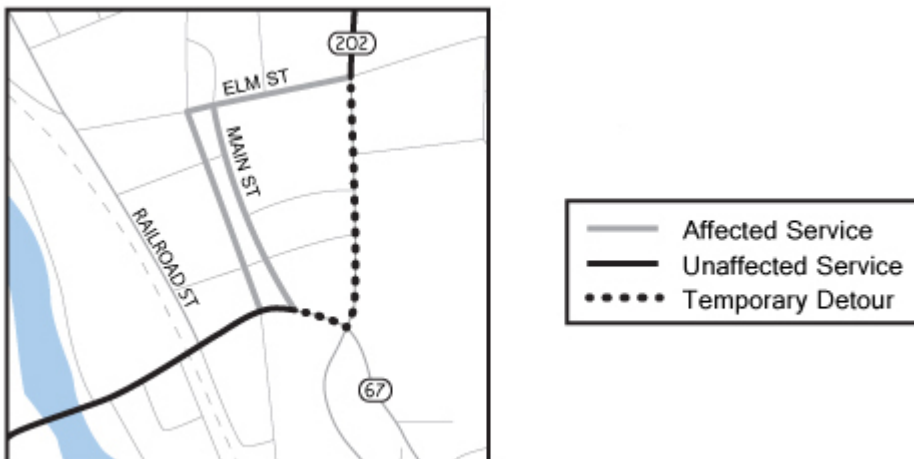

[New Milford Green Detour](#)

System Wide • 07/26/19 - 07/27/19

New Milford Green Detour

Attention: 7 Route and New Milford LOOP Riders:

There will be partial to full closure of streets around the New Milford Green during the New Milford Fair Days on **Friday, July 26th** and **Saturday, July 27th**.

7 Route and LOOP buses will not serve the New Milford Green and instead will detour on Route 202. See detour map below.

[< Back to Alerts page](#)