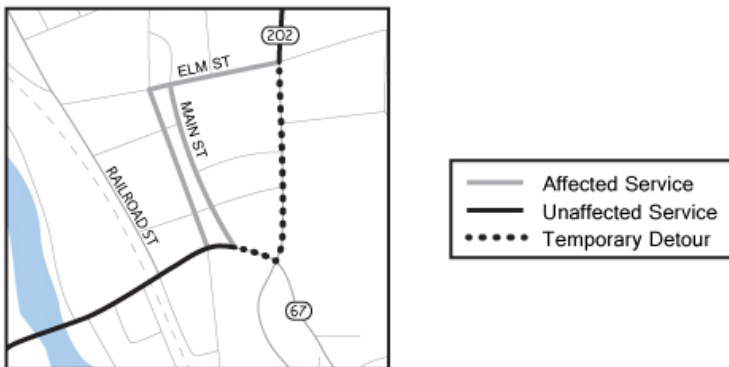

[New Milford Green Detour](#)

System Wide • 07/29/23 **New Milford Green Detour**

There will be partial to full closure of streets around the New Milford Green during the New Milford Arts Festival on **Saturday, July 29th**. 7 Route and Loop buses will not serve the New Milford Green and instead will detour on Route 202.